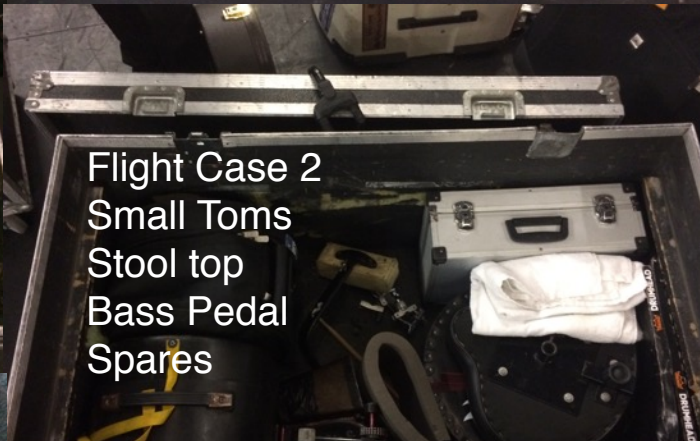

Drum light Cases ready to load

Flight Case 1.  
Bass Drum  
Floor Tom  
Snare  
Cymbals

Flight Case 2 with the stands tay

Flight Case 2  
Small Toms  
Stool top  
Bass Pedal  
Spare

Stage marks for stands